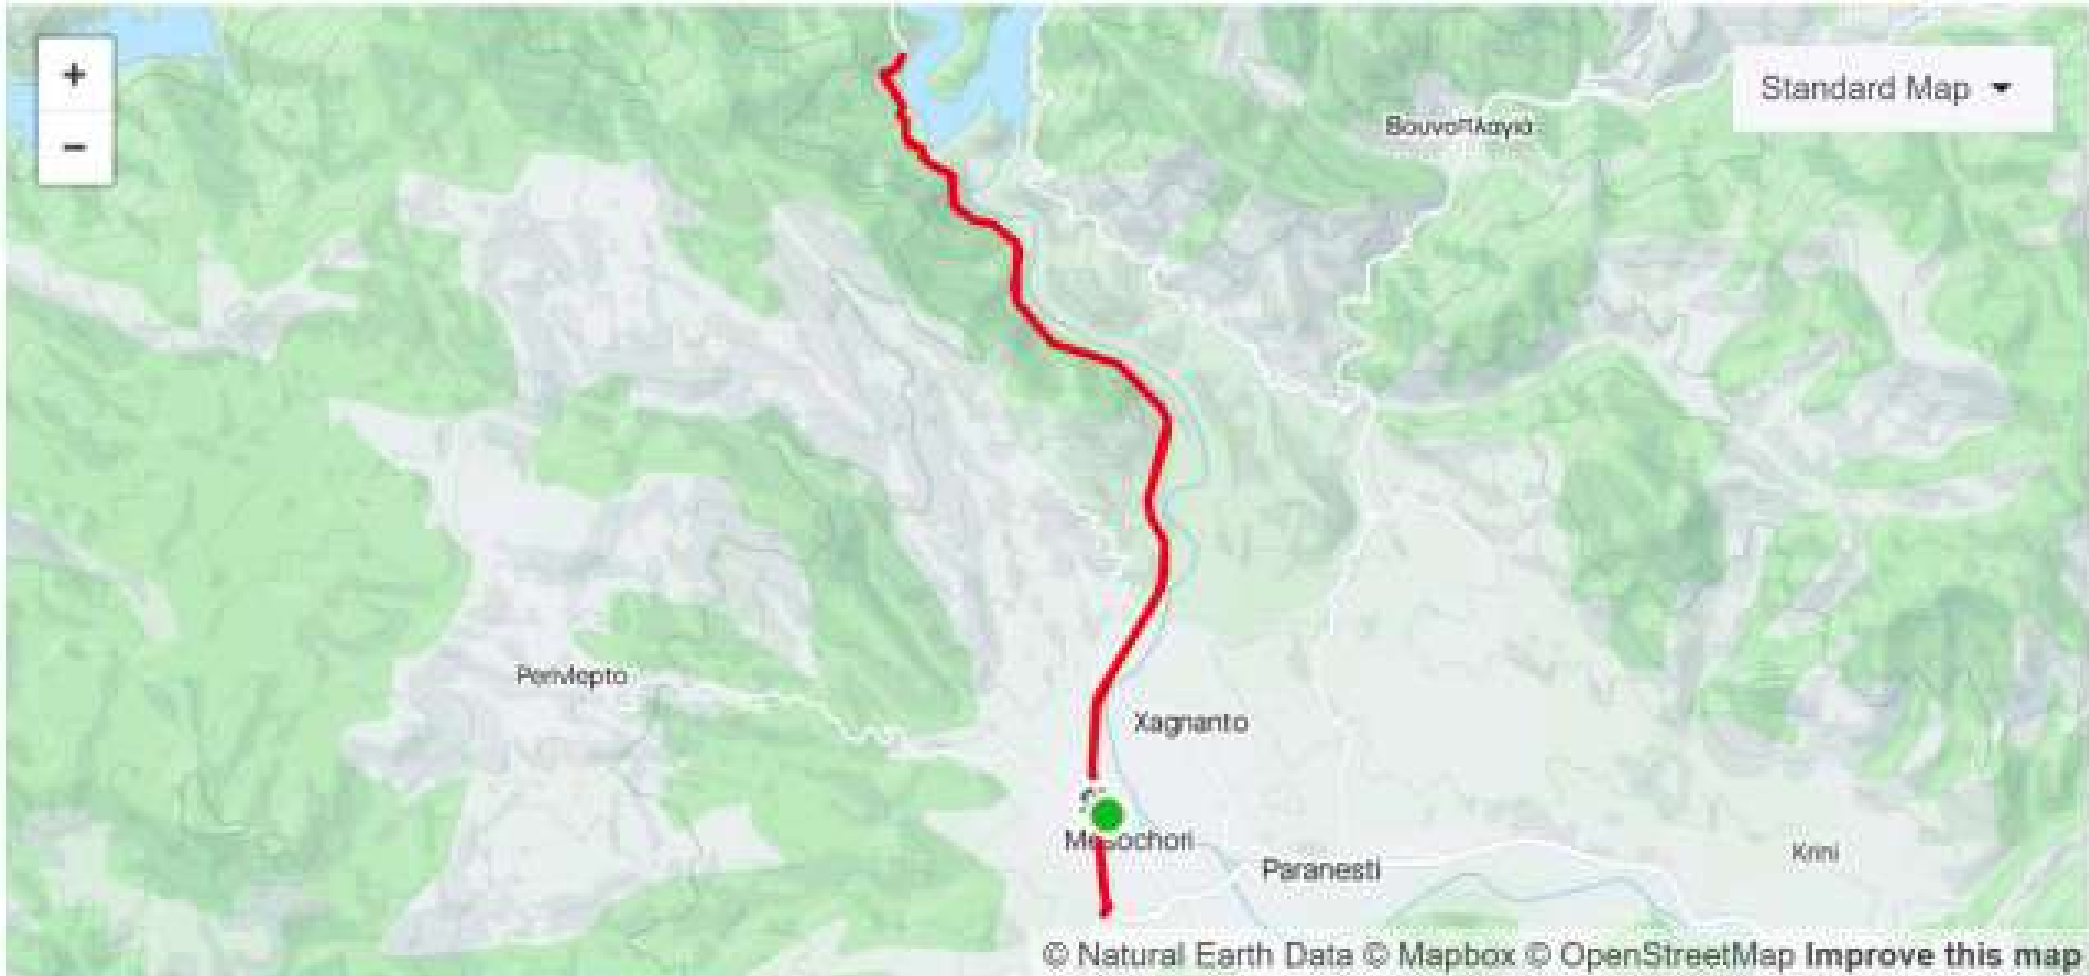

**21.27km**  
Distance

**301m**  
Elevation Gain

**Road**  
Ride Type

Standard Map ▾

Perleptio

Bouvolikaya

Xagnato

Mesochori

Paranesti

Kni

© Natural Earth Data © Mapbox © OpenStreetMap Improve this map